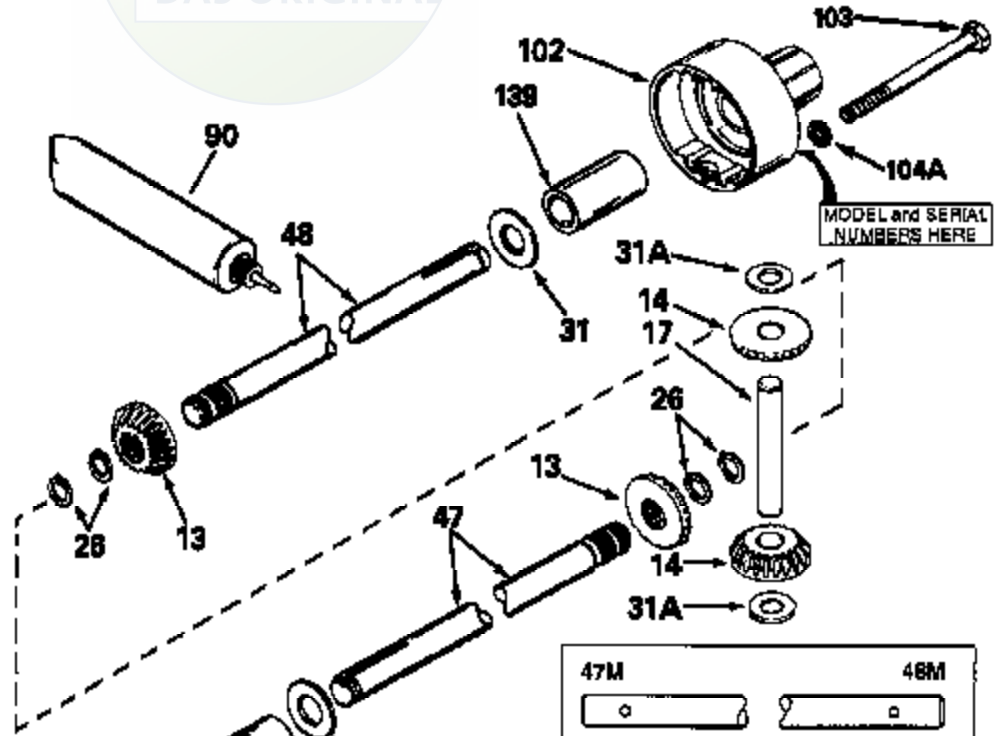

JOIST

SICHER IST DAS:
DAS ORIGINAL

47	48
47A	48A
47B	48B
47C	48C
47D	48D
47E	48E
47H	48H
47L	48L

47M	48M
47P	48P
47R	48R
47V	48V
47W	48W
47X	48X

MODEL and SERIAL
NUMBERS HERE

Ref #	Part Number	Qty	Description
13	778067		Gear, Bevel (16 teeth)
14	778068		Gear, Pinion (16 teeth)
17	786040		Pin, Drive
26	792018		Ring, Retaining
31	780001		Washer (3/4" ID x 1-1/2" OD x 1/16" t hick)
31A	780096		Washer, Thrust
47B	774333		Axle (6-7/16" long)
48B	774333		Axle (6-7/16" long)
82	786043		Sprocket. No Teeth 54. O.D. 8.823
82	786051		Sprocket. No Teeth 60. O.D. 9.841
82	786070		Sprocket. No Teeth 48. O.D. 7.920
82	786041A		Sprocket. No Teeth 45. O.D. 7.389
82	786042		Sprocket. No Teeth 40. O.D. 6.650
90	788067B	100-142A Peerless	Grease (32 oz. bottle Bentonite greas e)
101	774344		Differential Carrier Hsg (Incl. 137)
102	774345		Differential Carrier Hsg (Incl. 139)
103	792041		Screw, 5/16-18 x 3-3/4"
104A	792061		Washer, Flat, 5/16"
104	792042		Nut, Lock, 5/16-18 (Use as required)
137	780077		Bushing (3/4" ID x 1-1/16" OD x 2-1/1 6" long)
139	780077		Bushing (3/4 ID x 1-1/16" OD x 2-1/16 " long)